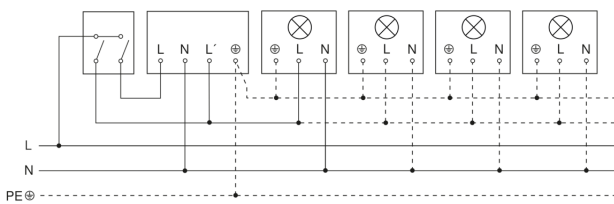

Motion detector

IS 240 DUO

white
EAN 4007841 602819
Article number 602819

Light without neutral conductor

Light with neutral conductor

Connection using two-circuit switch for manual and automatic operation

Circuit diagram Connection via a changeover switch for continuous and automatic operation