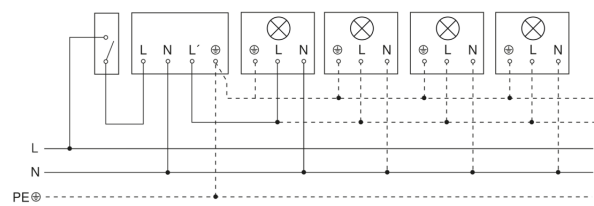

Motion detector

IS 240 DUO

white
EAN 4007841 602819
Article number 602819

Light without neutral conductor

Light with neutral conductor

Connection using two-circuit switch for manual and automatic operation

Circuit diagram Connection via a changeover switch for continuous and automatic operation