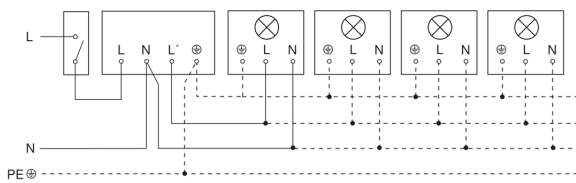

Motion detector

IS 240 DUO

white
EAN 4007841 602819
Article number 602819

Light without neutral conductor

Light with neutral conductor

Connection using two-circuit switch for manual and automatic operation

Circuit diagram Connection via a changeover switch for continuous and automatic operation